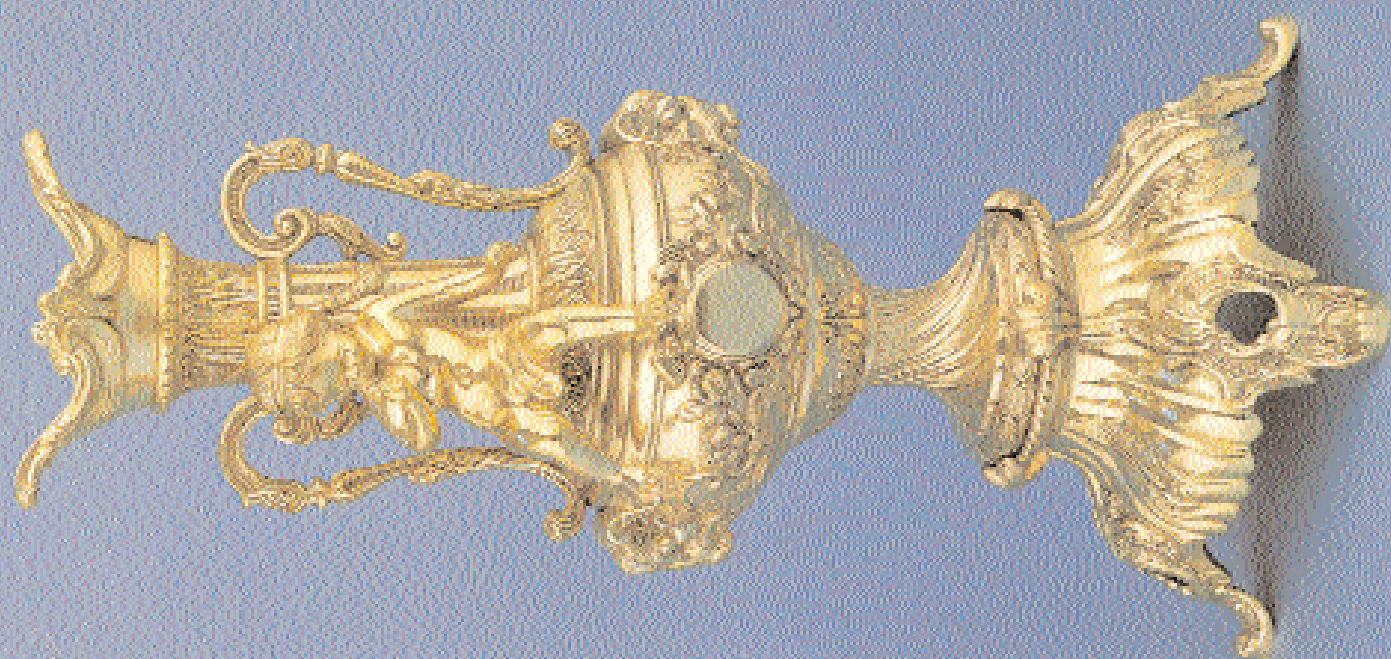

C 38 (D.)

Porcelana pasta h. = cm. 42